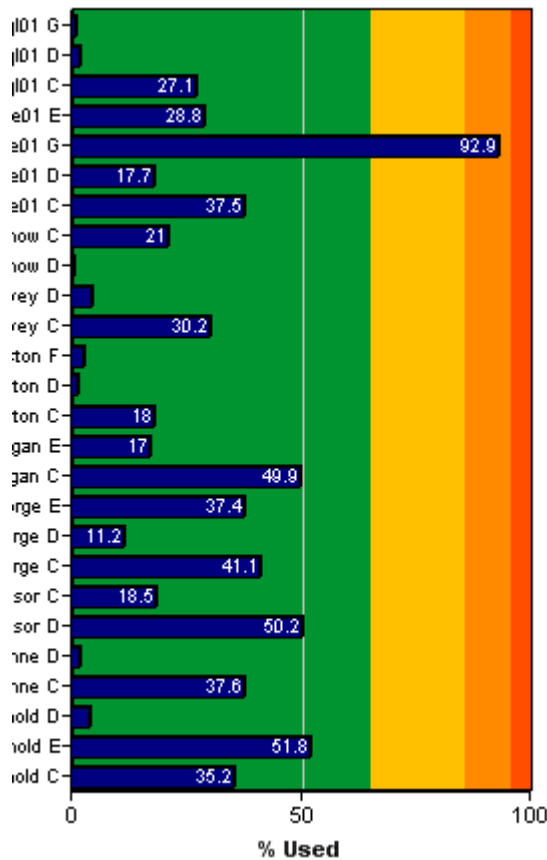

Network Health:

92%

Company Details:

Total Windows Servers:	10
Total Windows Workstations:	69
Total Servers:	10
Total Workstations:	71
Total Managed Machines:	80

Server Disk Space:

Service Request Statistics:

Escalated Items:

Server Offline Alerts	0
Server Disk Space Low	2
Failed Backup Jobs	0
Total Closed Helpdesk Tickets	174
Windows Patches Installed	80

Threats Removed:

Viruses Stopped/Removed	97
Email Viruses Removed	45
Spam Items Removed	14,659
Firewall Probes/Attacks Stopped	25